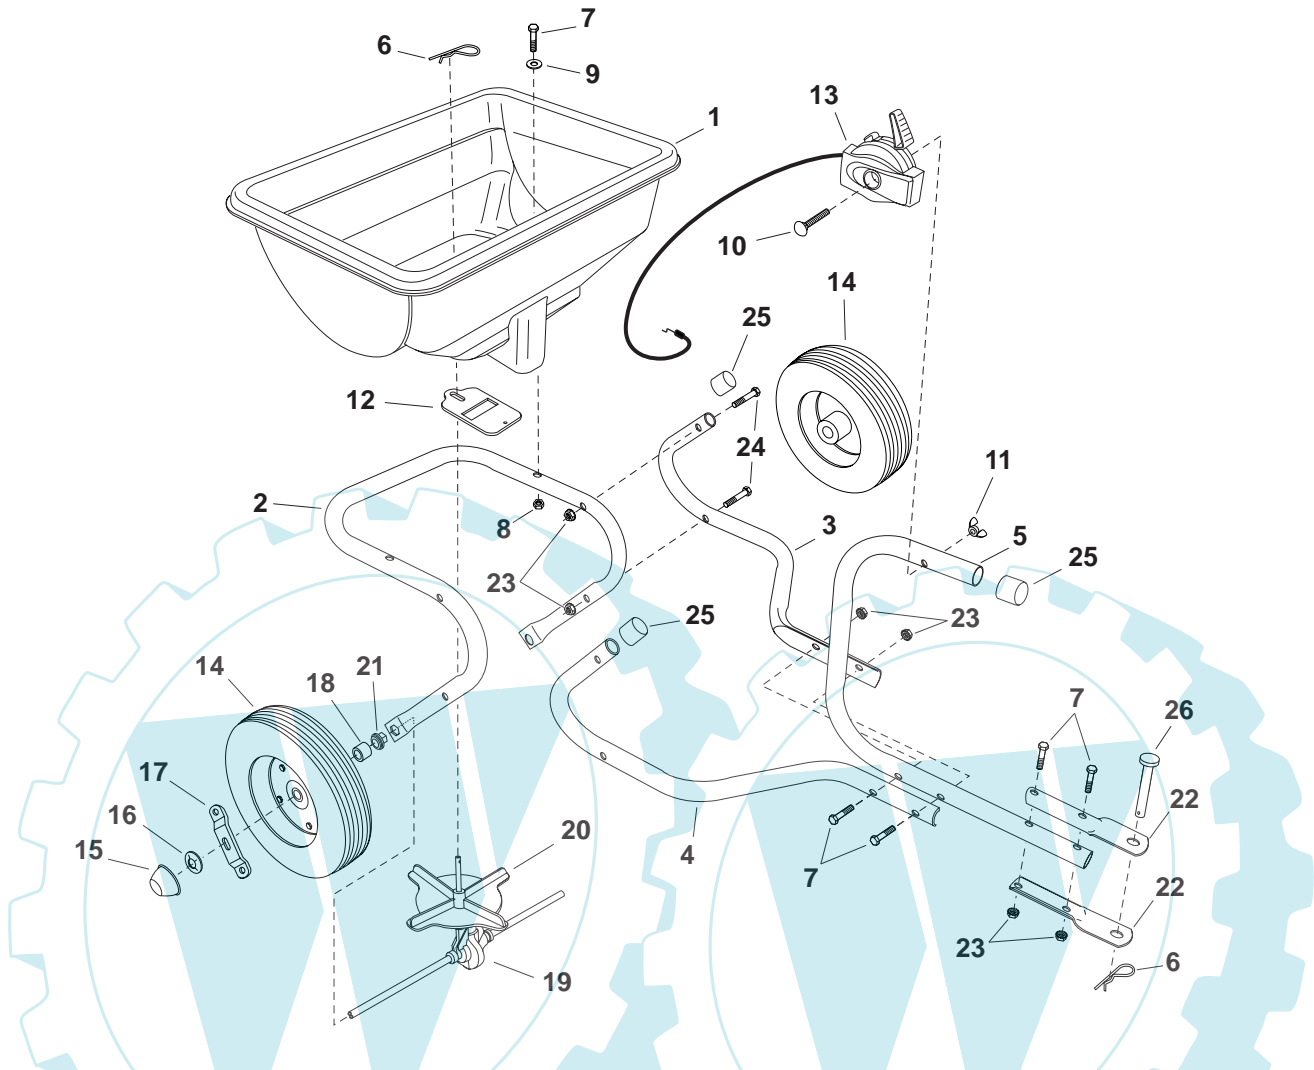

Jonsered

Accessories

9
I0400501

IPL, Spreader, 2004-01, 106 31 84-61

954 12 00-46

Spreader

Spare parts

Ersatzteile

Pièces détachées

Reserve onderdelen

Repuestos

Reservdelar

REPAIR PARTS FOR MODEL 954 12 00-46

REF. NO.	PART NO.	QTY.	DESCRIPTION	REF. NO.	PART NO.	QTY.	DESCRIPTION
1	531 00 76-74	1	Hopper	15	531 00 81-54	2	Hub Cap (Push Nut)
2	531 00 76-61	1	Frame Tube	16	531 00 76-48	2	Push Nut, 1/2"
3	531 00 76-62	1	Hitch Tube (LH)	17	531 00 76-89	1	Drive Wheel Plate
4	531 00 76-63	1	Hitch Tube (RH)	18	531 00 76-90	2	Spacer
5	531 00 76-64	1	Hitch Control Tube	19	531 00 76-91	1	Impeller/Axle Assembly
6	721 68 02-51	2	Hair Cotter Pin	20	531 00 81-57	1	Impeller
7	725 23 79-51	6	Hex Bolt, 1/4-20 x 1-3/4	21	531 00 76-58	2	Hex Flange Bearing
8	531 00 76-29	2	Hex Lock Nut, 1/4-20	22	531 00 81-41	2	Hitch Bracket
9	734 11 52-01	2	Washer, 1/4 Std	23	531 00 76-49	8	Hex Nut, 1/4-20 (SEMS)
10	531 00 76-52	1	Carriage Bolt 1/4-20 x 2-1/4	24	531 00 76-47	4	Hex Blot, 1/4-20 x 2-1/4
11	531 00 76-51	1	Nylon Wing Nut 1/4-20	25	531 00 28-42	3	Vinyl Cap
12	531 00 76-59	1	Flow Slide	26	531 00 81-18	1	Hitch Pin
13	531 00 76-60	1	Control Cable		531 00 76-92	1	Owner's Manual
14	531 00 76-88	2	Wheel & Tire				